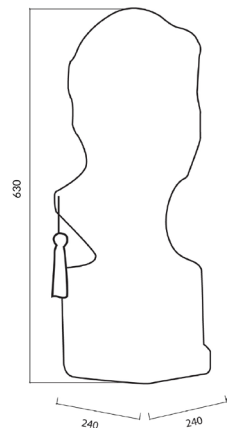

MATERIALS & FINISHES

PRODUCT NO

COLORS

MATERIALS

ACC-PORTRAIT-B
ACC-PORTRAIT-G
ACC-PORTRAIT-Y
ACC-PORTRAIT-R

Blue
Green
Yellow
Red

- Plaster
- Polyester elastic bands

DIMENSIONS & WEIGHT

PRODUCT

PACKAGING

HEIGHT	63 cm	32 cm
WIDTH	24 cm	70 cm
DEPTH	24 cm	40 cm
WEIGHT	9 kg (net)	10 kg (gross)

OTHERS DETAILS

MAINTENANCE

- Do not use strong cleaning agents or abrasives.
- Avoid placing the furniture near direct sunlight, heater, cooling vents or moon.
- Clean with a soft damp cloth.