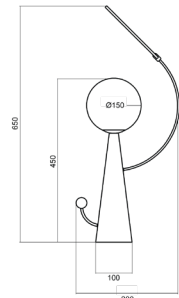

Maisondada.

SACHI SACHA

TABLE LAMP - 2019

Design by THOMAS DARIEL

This lighting collection has been created with a desire to design playful, mischevious, versatile lamps.

MATERIALS & FINISHES	PRODUCT NO	COLORS	MATERIALS
	LAMP-SASAT	Base Blue ● Rotating top ext Blue ● Rotating top int Copper ● Switch ball Copper ●	- Base : blue powder coated metal with matte finish - Rotating Top : blue powder coated metal / plated metal with glossy copper finish - Touch switch in plated metal coated with glossy copper finish - Globe : opal glass matte
DIMENSIONS & WEIGHT	PRODUCT	PACKAGING	
	HEIGHT	65 cm	60 cm
	WIDTH	28 cm	35 cm
	DEPTH	20 cm	21 cm
ELECTRICAL SPECIFICATIONS	WEIGHT	2,5 kg (net)	4 kg (gross)
	BULB HOLDER	G9	
	LIGHT SOURCE	LED (essential)	
	MAX (W)	3W	
	VOLTAGE	220-240v	
	IP	IP20	
	CABLE SPEC	200 cm	
	LIGHT SPECIFICATION	SWITCH / TOUCH-SENSITIVE	
OTHERS DETAILS	CERTIFICATION	CE , CB (220-240v)	 
	MAINTENANCE	- Do not use with halogen bulb,, LED only. - Clean with a soft dry cloth only. Do not use polishing agents, water or abrasive materials when cleaning.	
	SAFETY	- Always switch off the electricity supply before cleaning.	